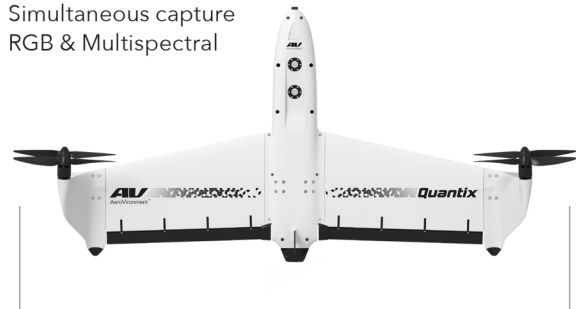

### Drone Specifications

Maximum Coverage .....	<b>400 acres at 360 ft AGL</b>
Ideal Conditions + 1 Lithium Ion Battery	<b>240 acres at 265 ft AGL</b>
	<b>140 acres at 150 ft AGL</b>
Flight Time .....	<b>45 minutes</b>
Maximum Altitude .....	<b>7,500 ft. (0-2,286 m)</b>
Imaging Speed .....	<b>45 mph (20 m/s)</b>
Wind Limits .....	<b>20 mph (9 m/s)</b>
Data Storage .....	<b>On-board SD card</b>
Communications .....	<b>900 MHz Encrypted &amp; Wifi</b>
Operating Temperature .....	<b>0-120°F</b>

Simultaneous capture  
RGB & Multispectral

5 lbs (2.27 kg)  
3.2 ft (97.5 cm)

CAMERA SPECIFICATIONS		
CAMERAS	RGB	MULTISPECTRAL
<b>BANDS</b>	Red peak at 610, half height width 583-673nm = 90nm, center 630nm  Green peak at 546, half height width 506-586 = 80nm, center 546nm  Blue peak at 470nm, half height width 415-500nm = 85nm, 458nm	Green peak at 549nm, half height width 533-604nm = 71 nm, center 569nm  Red peak at 599nm, half height width 581-657nm = 76 nm, center 619 nm  NIR peak at 826nm, half height width 795-884nm = 89 nm, center 840nm
<b>SENSORS</b>	18 MP	18 MP
<b>IMAGE SIZE</b>	4864x3648 pixels	2432x1824 pixels
<b>FOCAL LENGTH</b>	5.4 mm	5.4 mm
<b>SENSOR SIZE</b>	6.08 mm width by 4.56 mm height	6.08 mm width by 4.56 mm height
<b>FOV</b>	59.2 x 46 degrees	59.2 x 46 degrees
<b>OPTICAL FORMAT</b>	1/2.3 in	1/2.3 in
<b>PHOTO FORMAT</b>	GEOTiff, JPG	JPG with Lat/Long
<b>IRIS (F NUMBER)</b>	2	2
<b>ILS (SOLAR SENSOR)</b>	Color + IR Ambient Light Sensing	Color + IR Ambient Light Sensing
<b>GSD</b>	at 360 ft: 1 in (2.5 cm) at 265 ft: 0.7 in (1.8 cm) at 150 ft: 0.4 in (1 cm)	at 360 ft: 2 in (5 cm) at 265 ft: 1.4 in (3.6 cm) at 150 ft: 0.8 in (2 cm)
<b>SINGLE IMAGE AREA</b>	at 360 ft: 2.9 Acres at 265 ft: 1.6 Acres at 150 ft: 0.5 Acres	
<b>CAPTURE RATE</b>	Automatically adjusted to maintain overlap	
<b>OVERLAP</b>	85% Front, 60% Side	